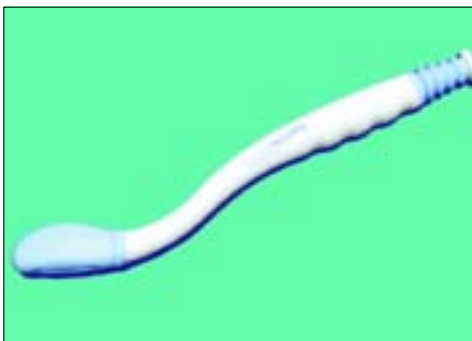

PR50560 £5.99

Travel John

Discreet, portable and disposable urinal is ideal for situations when toilet facilities are limited. The Travel John will hold up to 28 fl.oz, and turns the liquid into gel. Suitable for men, women and children.

3 per pack

PR52160 £10.99

Easywipe

This totally new and innovative design overcomes the drawbacks of any existing devices and ensures personal hygiene for those who find reaching difficult.

PR50562 £29.36 (£24.99)