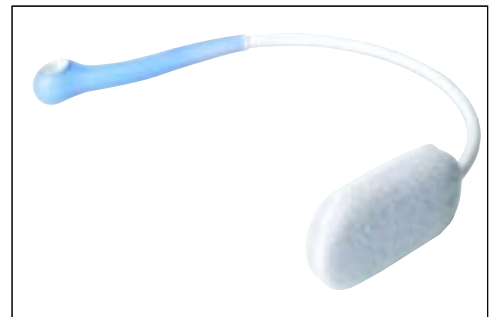

Body Care Body Washer

Non-slip handle for a secure grip while bathing.

These long, curved handle scrub brushes provide easy bathing for persons with limited range of motion. Closed-celled foam is covered with comfortable nylon mesh for gentle scrubbing. Nonslip rubber handle provides a secure grip even when wet.

PR45046 Curved 790mm (31") £21.97 (£18.70)
PR45019 Straight 410mm (16") £18.51 (£15.75)