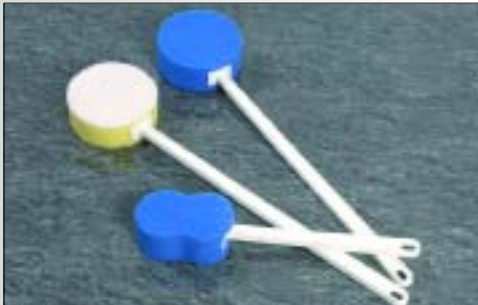

Bath And Scrub Sponges

Our most popular sponge is available in three styles. These lightweight sponges feature soft polyfoam attached to a plastic handle. Designed as bath sponges, these versatile sponges also can be used for a variety of household tasks. The scrub sponge has a loofah-style surface on one side. Bath sponges are available with round or contoured sponges and the Scrub Sponge is available in the round style only. Handle can be shaped with a heat gun. All three sponges measure 130mm (5") in diameter.

	Long 560mm (22")	Short 360mm (14")
Round	PR45033	PR45035
Contoured	PR45034	PR45036
Scrub	PR45037	N/A

PR45033	£4.23 (£3.60)
PR45034	£4.35 (£3.70)
PR45035	£3.94 (£3.35)
PR45036	£3.94 (£3.35)
PR45037	£5.70 (£4.85)