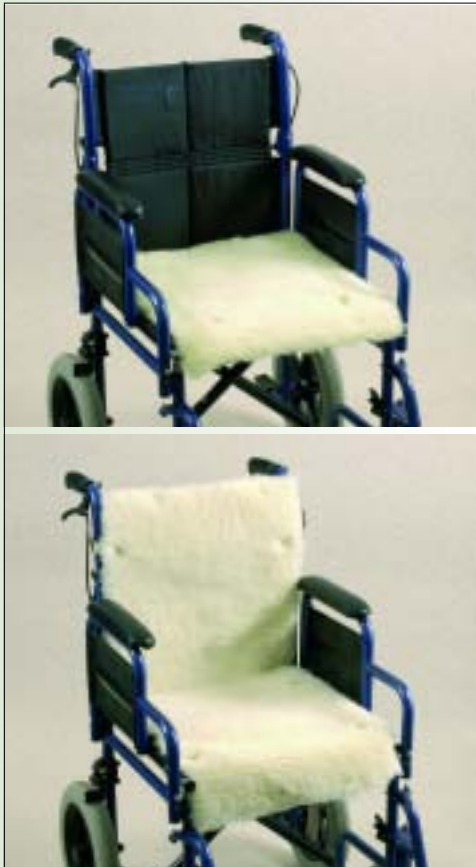

Gel/Foam Wheelchair Cushion

Cushion consists of Silicone Gel and Foam, and is ideal for relieving pressure areas. Cushion measures 431 x 381mm (17" x 15").

PR35157 **£75.49** (£64.25)

Wheely Cosy

Seam sealed, and fully waterproof the Wheely Cosy features a warm polyester fur lining and an easy to use central zip. Chest 1160mm (46") Length 1060mm (42"). Available in Navy only.

PR35163
£27.03 (23.00)

Scooter Bag

Strong, durable bag designed to accommodate scooters with or without headrests. Features a spacious storage compartment and a box lid for easy access. Size: Height 400mm (16"), Width 310mm (12"), Depth 50mm (2")

PR35167 **£20.56** (£17.50)

Wheelchair Accessories

Wheelchair Seat Covers

100% Pure New Wool

These Real wool Wheelchair Seat Covers have the unique ability to absorb perspiration, thus preventing the skin from becoming 'clammy'. This allows the skin to breathe more effectively; very important in pressure area care. Real wool is exothermic. Unlike polyester fleeces, wool can absorb up to 33% of its own weight in moisture without feeling damp (compared with polyester's 5%) Wool will not feel cold even when damp. Real wool has a remarkable natural resilience: with the real Lamb's wool high-density 1" deep pile this distributes pressure more evenly giving immediate comfort and relief. Real wool has a gentle touch that prevents friction burns from abrasive materials. The Wheelchair Seat Covers are pre-treated to enable the real Lambs wool to be hot washable up to 161°F (71°C) and autoclaved. The Real Wool Bed Fleeces can be washed at these temperatures up to 50 times and still continue to give softness and comfort to patients.