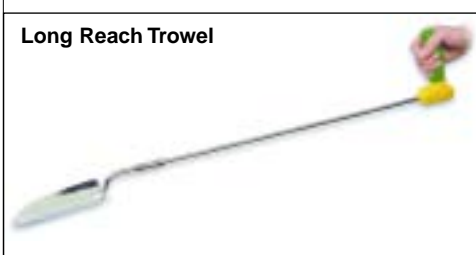

Only suitable for homes with one telephone.

PR70026

£11.69

Gardening

Long Reach Fork

Long Reach Trowel

Long Reach Cultivator

Long Reach Hoe

- Stainless steel tool, prevents soil adhesion for easier use and cleaning
- Ergonomic handle allows more work for less effort
- Option for Arm Support Cuff (recommended) uses strength of forearm in addition to hand and wrist
- Non-slip grip, prevents tool slipping in the hand even in wet conditions
- Brightly coloured handle – easy to find in garden or shed
- Overall length 80cm (30") gives greater accessibility without need for bending or stretching

| | |
|--|---------------|
| PR70050/L Long Reach Fork | £35.19 |
| PR70051/L Long Reach Trowel | £35.19 |
| PR70052/L Long Reach Cultivator | £35.19 |
| PR70058/L Long Reach Hoe | £35.19 |

Easi-Grip garden tools are designed on ergonomic principles to minimise the effort and discomfort experienced with conventional tools. All metal parts are manufactured from high quality stainless steel; the fork and trowel are polished to a mirror finish to minimise soil adhesion. The angled handle ensures that the hand and wrist are kept in a neutral, stress-free position; it is moulded from a "soft-feel" non-slip waterproof material. An interchangeable plug-in arm support may be attached to any tool for those with weak hands or wrists. These tools are supremely comfortable for every age and ability.