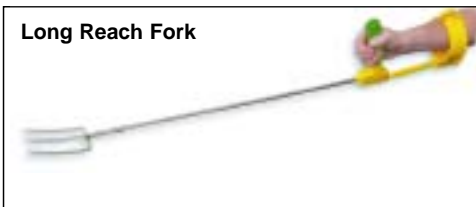

PR70005

£9.99

Plug in Telephone Amplifier

Do you have difficulty hearing your telephone ring perhaps when you're upstairs or out in the garden? When anyone calls it amplifies the ringing tone allowing you to hear it virtually in any room in the house. Needs no batteries, no wiring, just plugs in. Measures 6cms x 5.5cms x 3.5cms.

Only suitable for homes with one telephone.

PR70026

£11.69

Gardening

Long Reach Fork

Long Reach Trowel

Long Reach Cultivator

Long Reach Hoe

- Stainless steel tool, prevents soil adhesion for easier use and cleaning
- Ergonomic handle allows more work for less effort
- Option for Arm Support Cuff (recommended) uses strength of forearm in addition to hand and wrist
- Non-slip grip, prevents tool slipping in the hand even in wet conditions
- Brightly coloured handle – easy to find in garden or shed
- Overall length 80cm (30") gives greater accessibility without need for bending or stretching