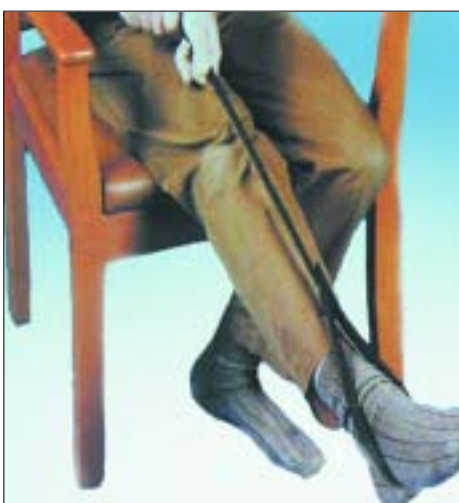

Norco Leg Lifter

Helps clients move legs safely following hip injury.

Raise or lower legs with the Norco Leg Lifter. Ideal for clients with weak hip flexors following total hip replacements. The 560mm (22") aluminium rod and 250mm (10") wide nylon webbing. Rod bends easily to accommodate any foot. Total length measures 1080mm (42½"). Weighs only 71g (2½oz).

PR30318 £7.86 (£6.69)